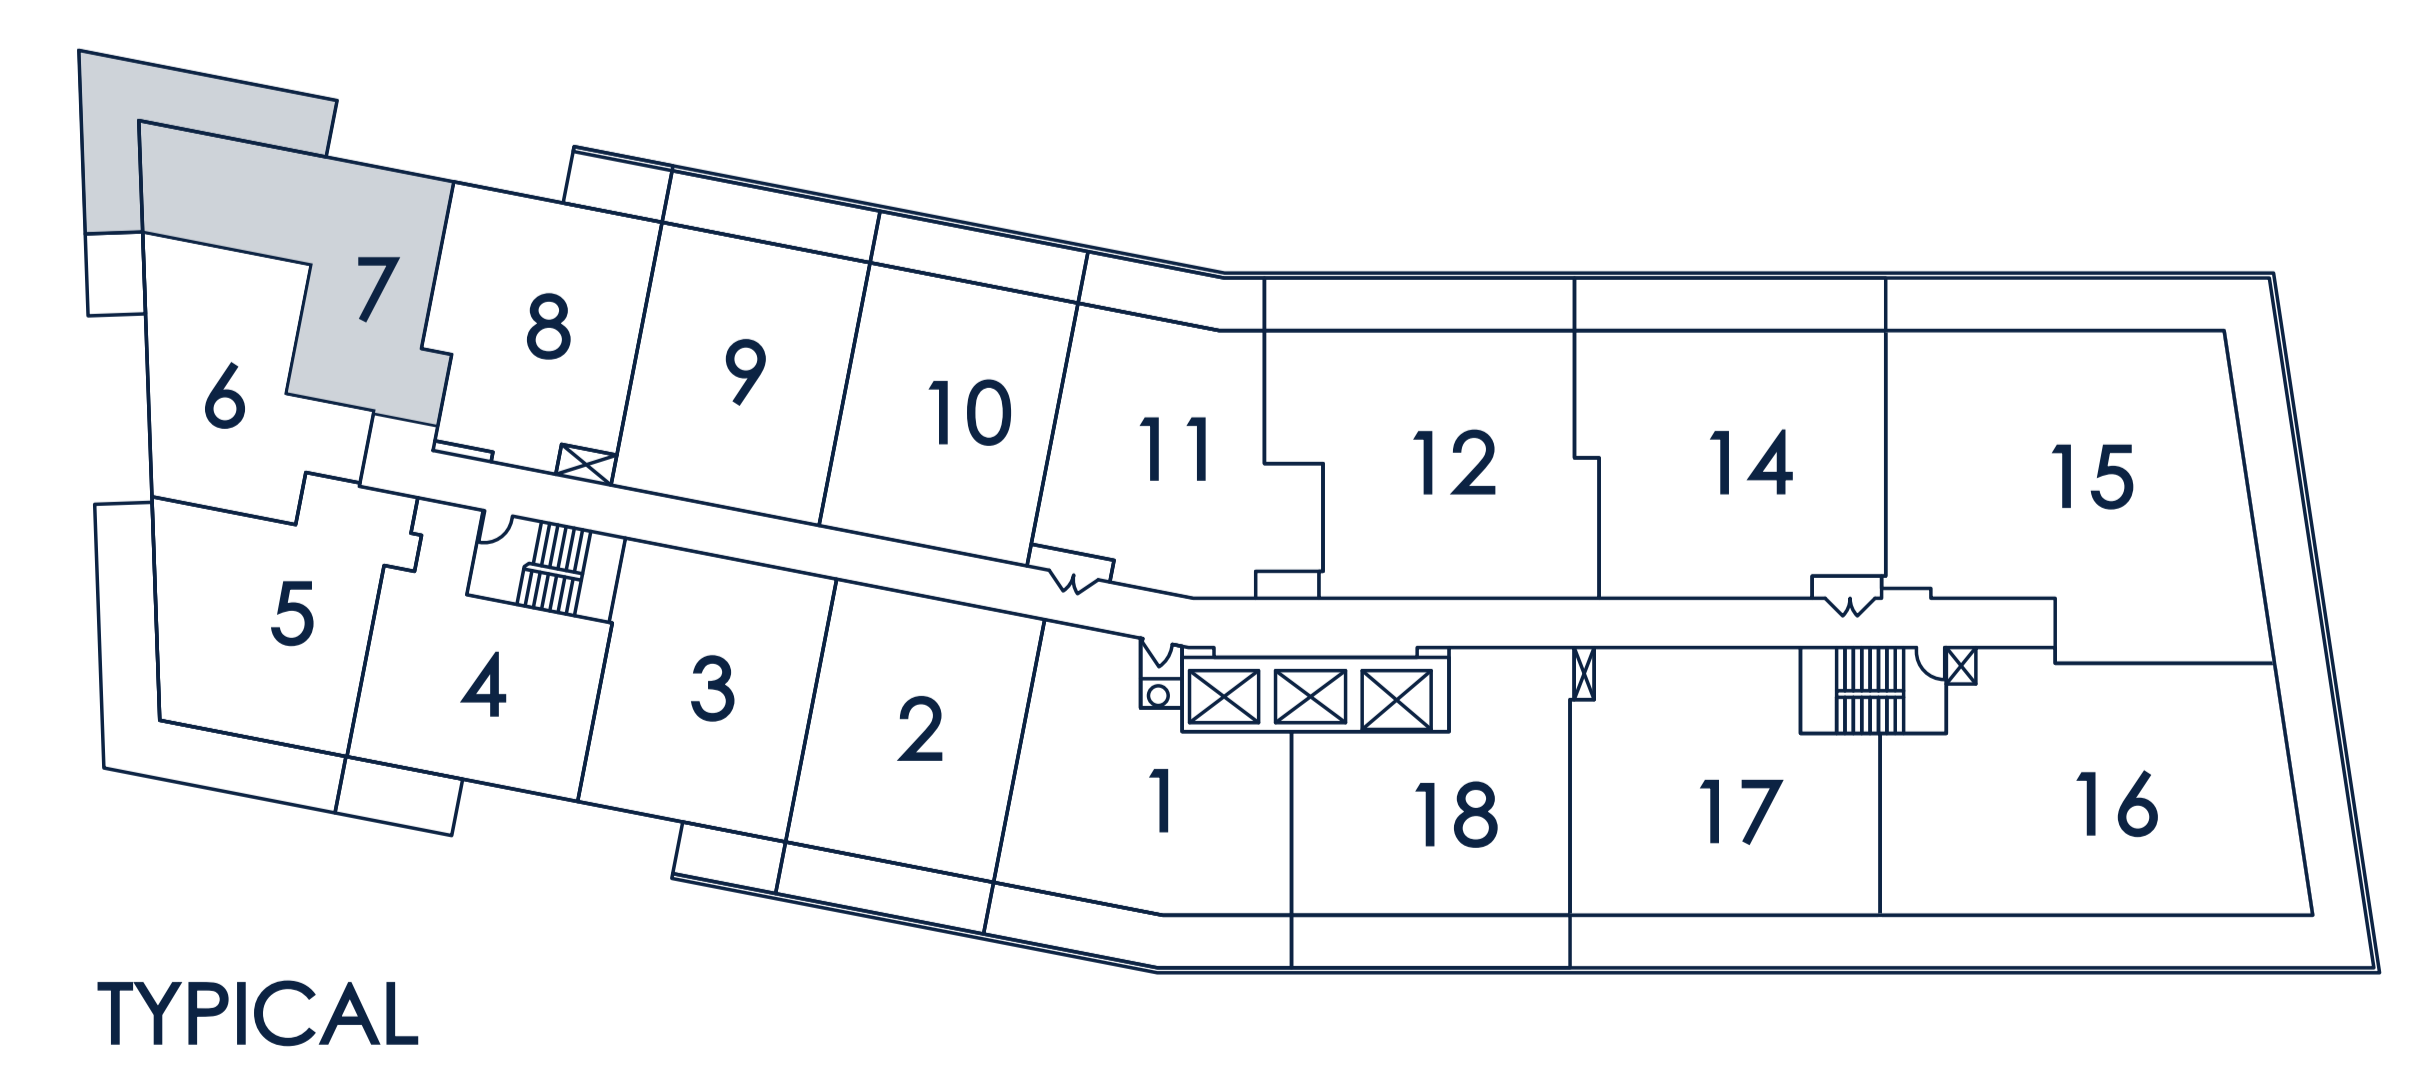

BAY

1 BEDROOM 526 SQ. FT.

LAKE ONTARIO