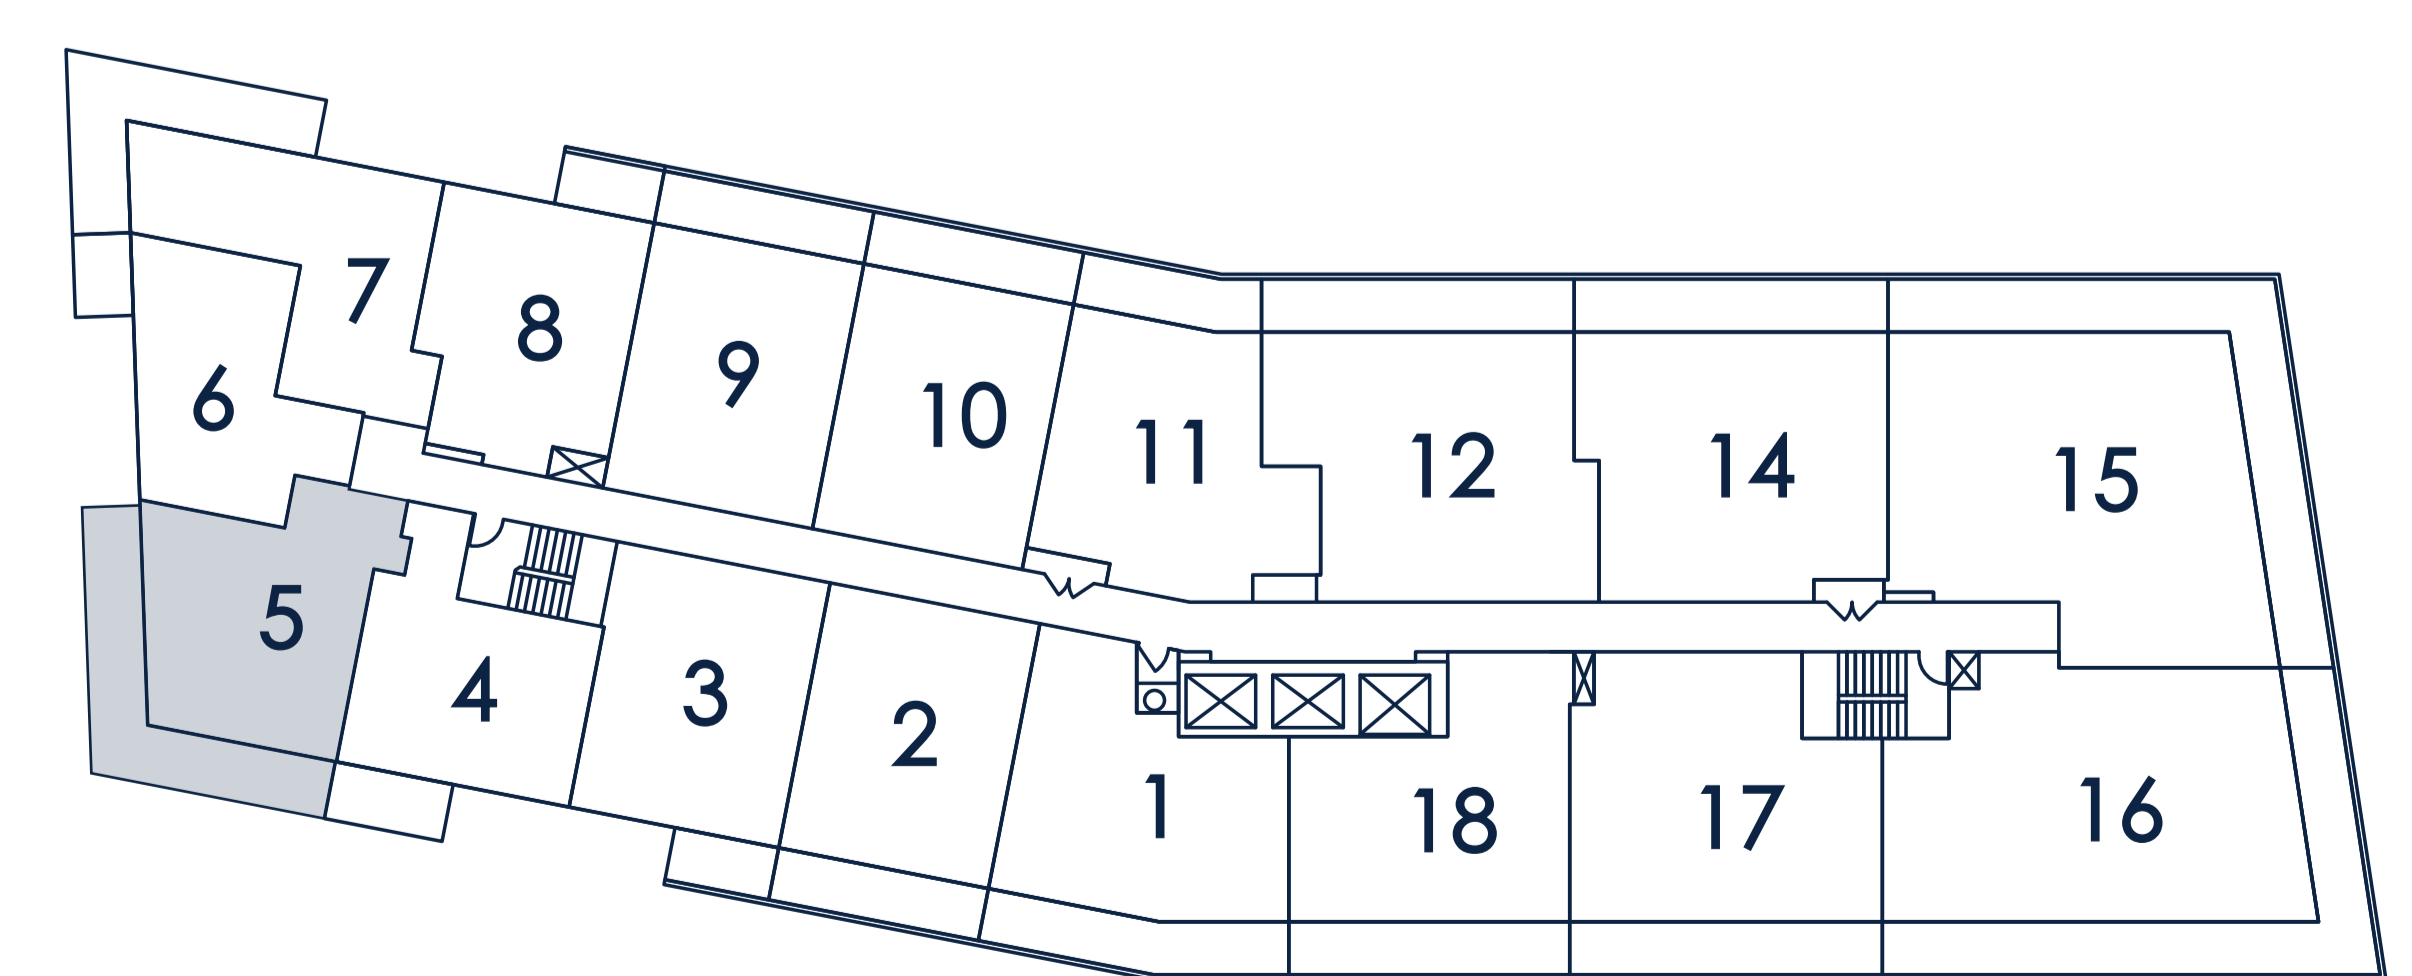

TYPICAL

LAKE ONTARIO