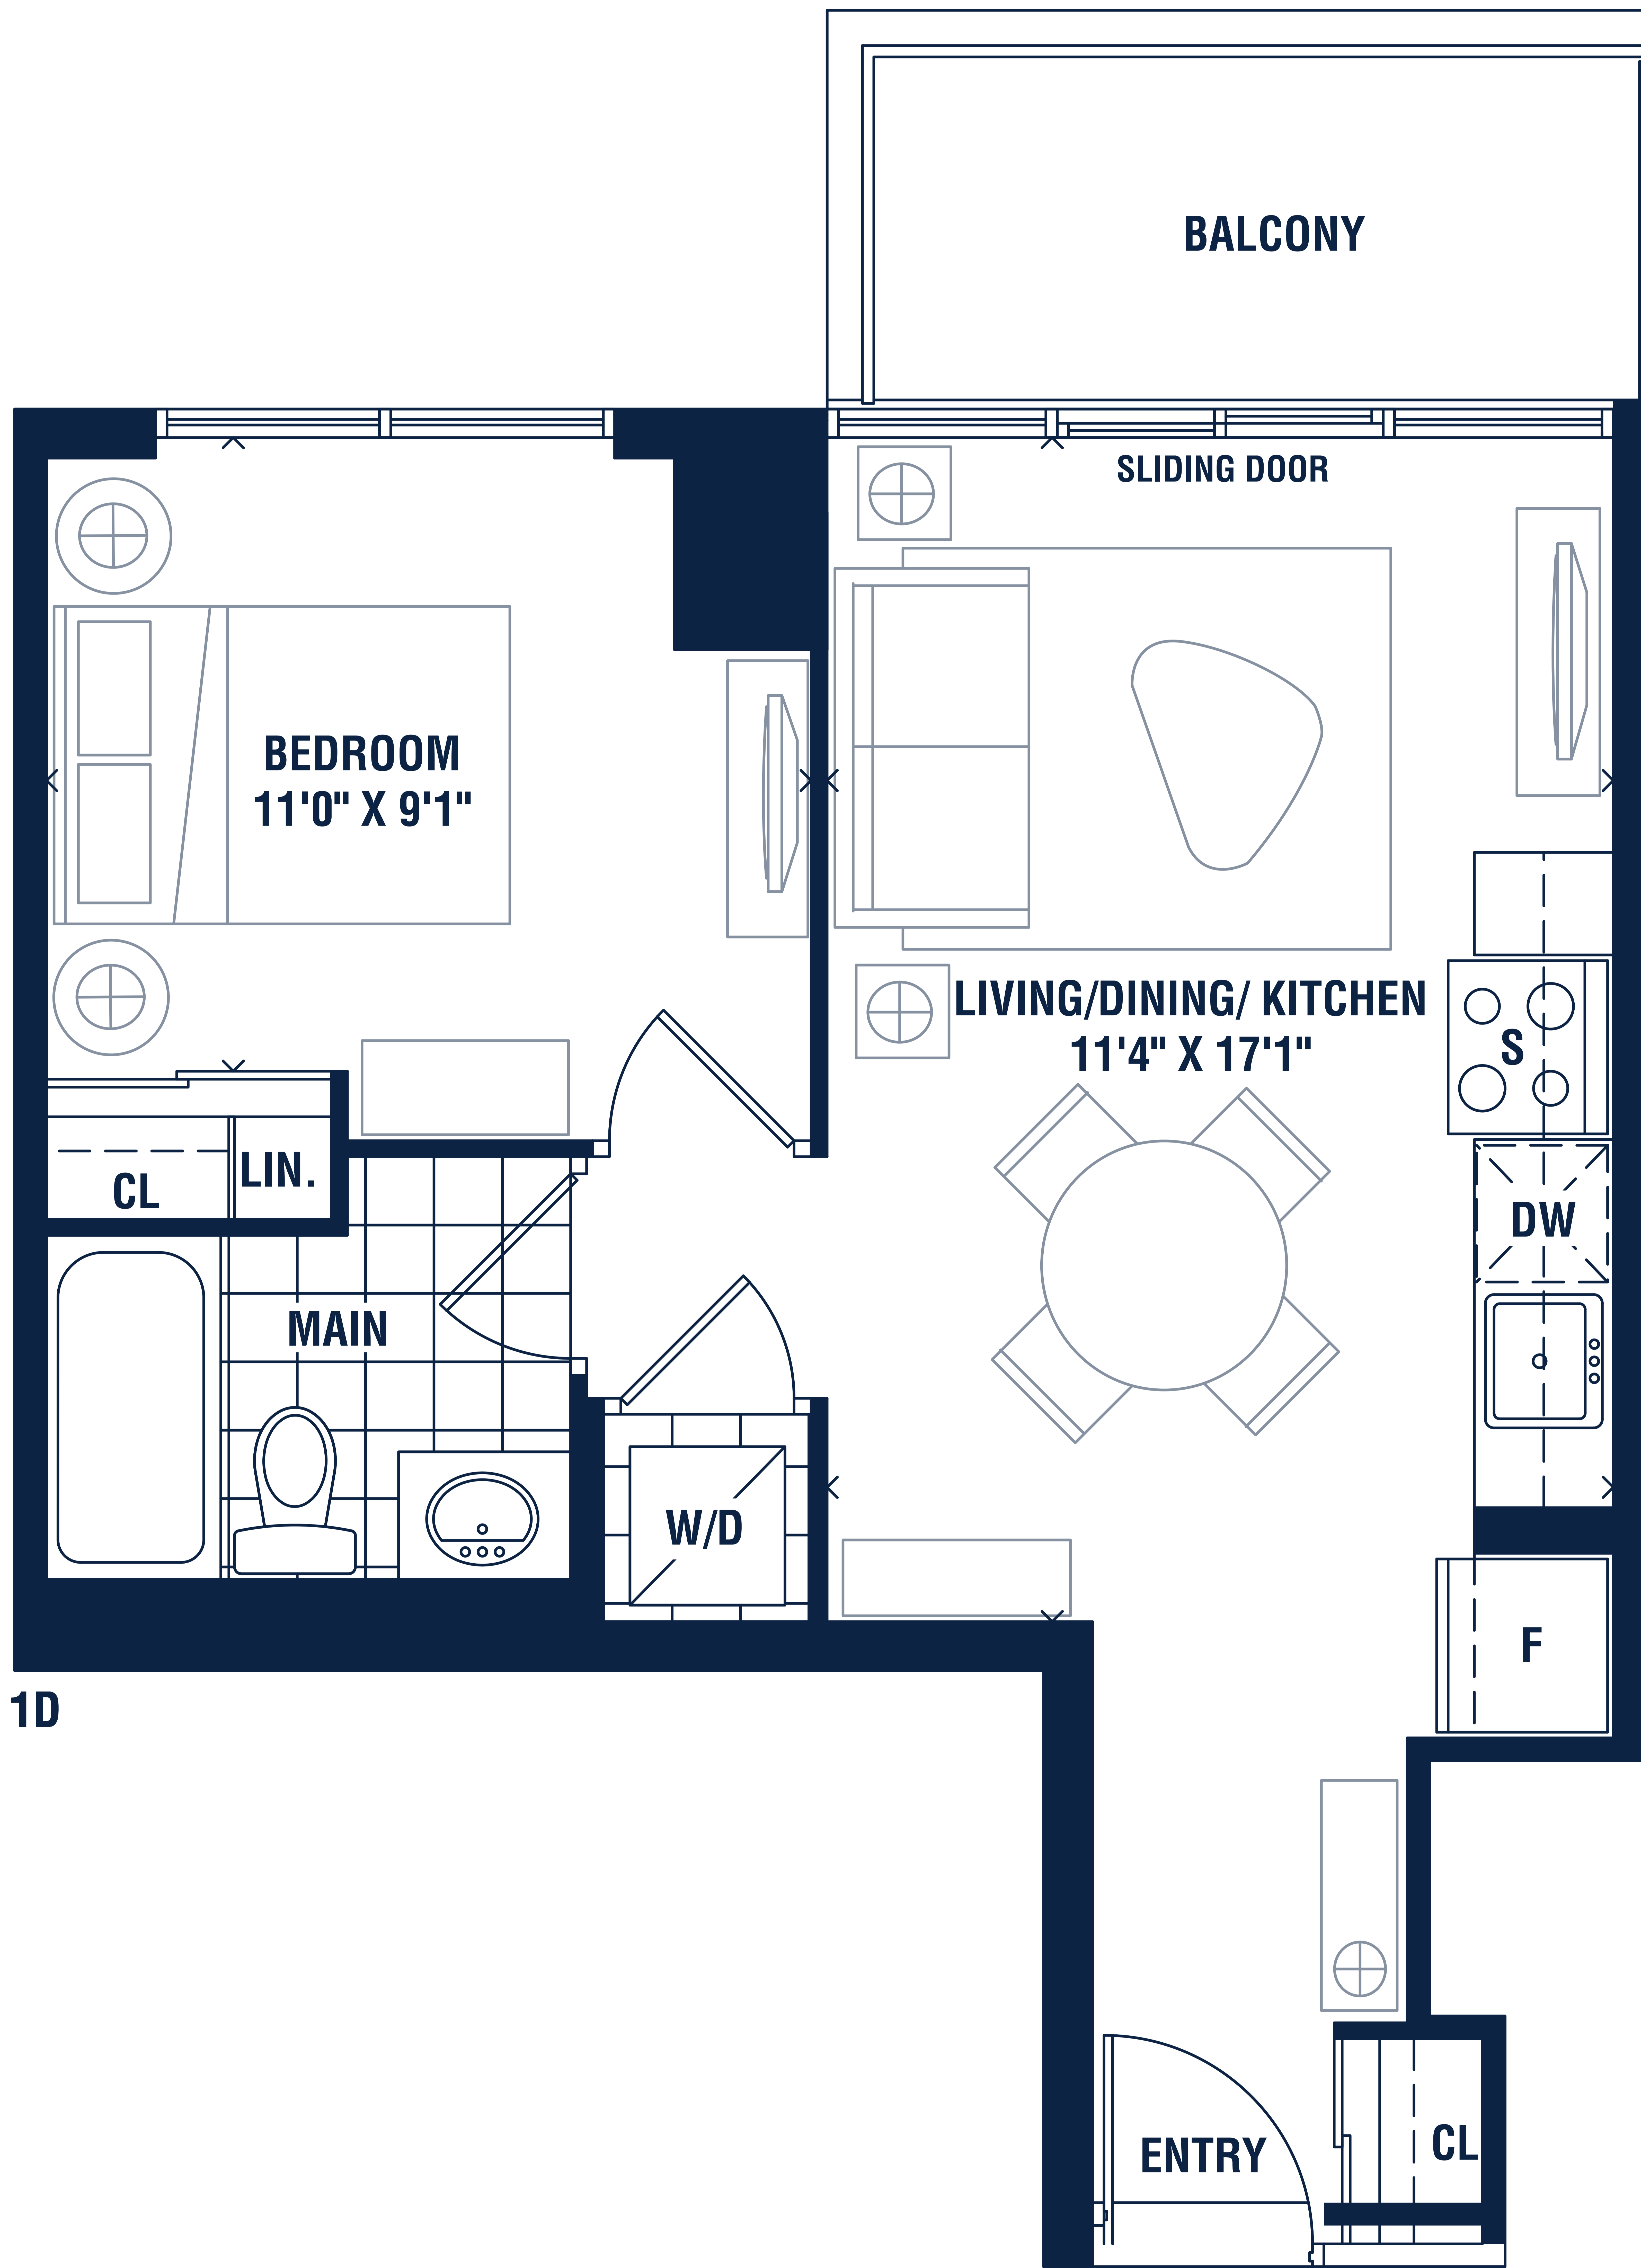

ISLE

1 BEDROOM / 482 SQ.FT.

1D

TYPICAL