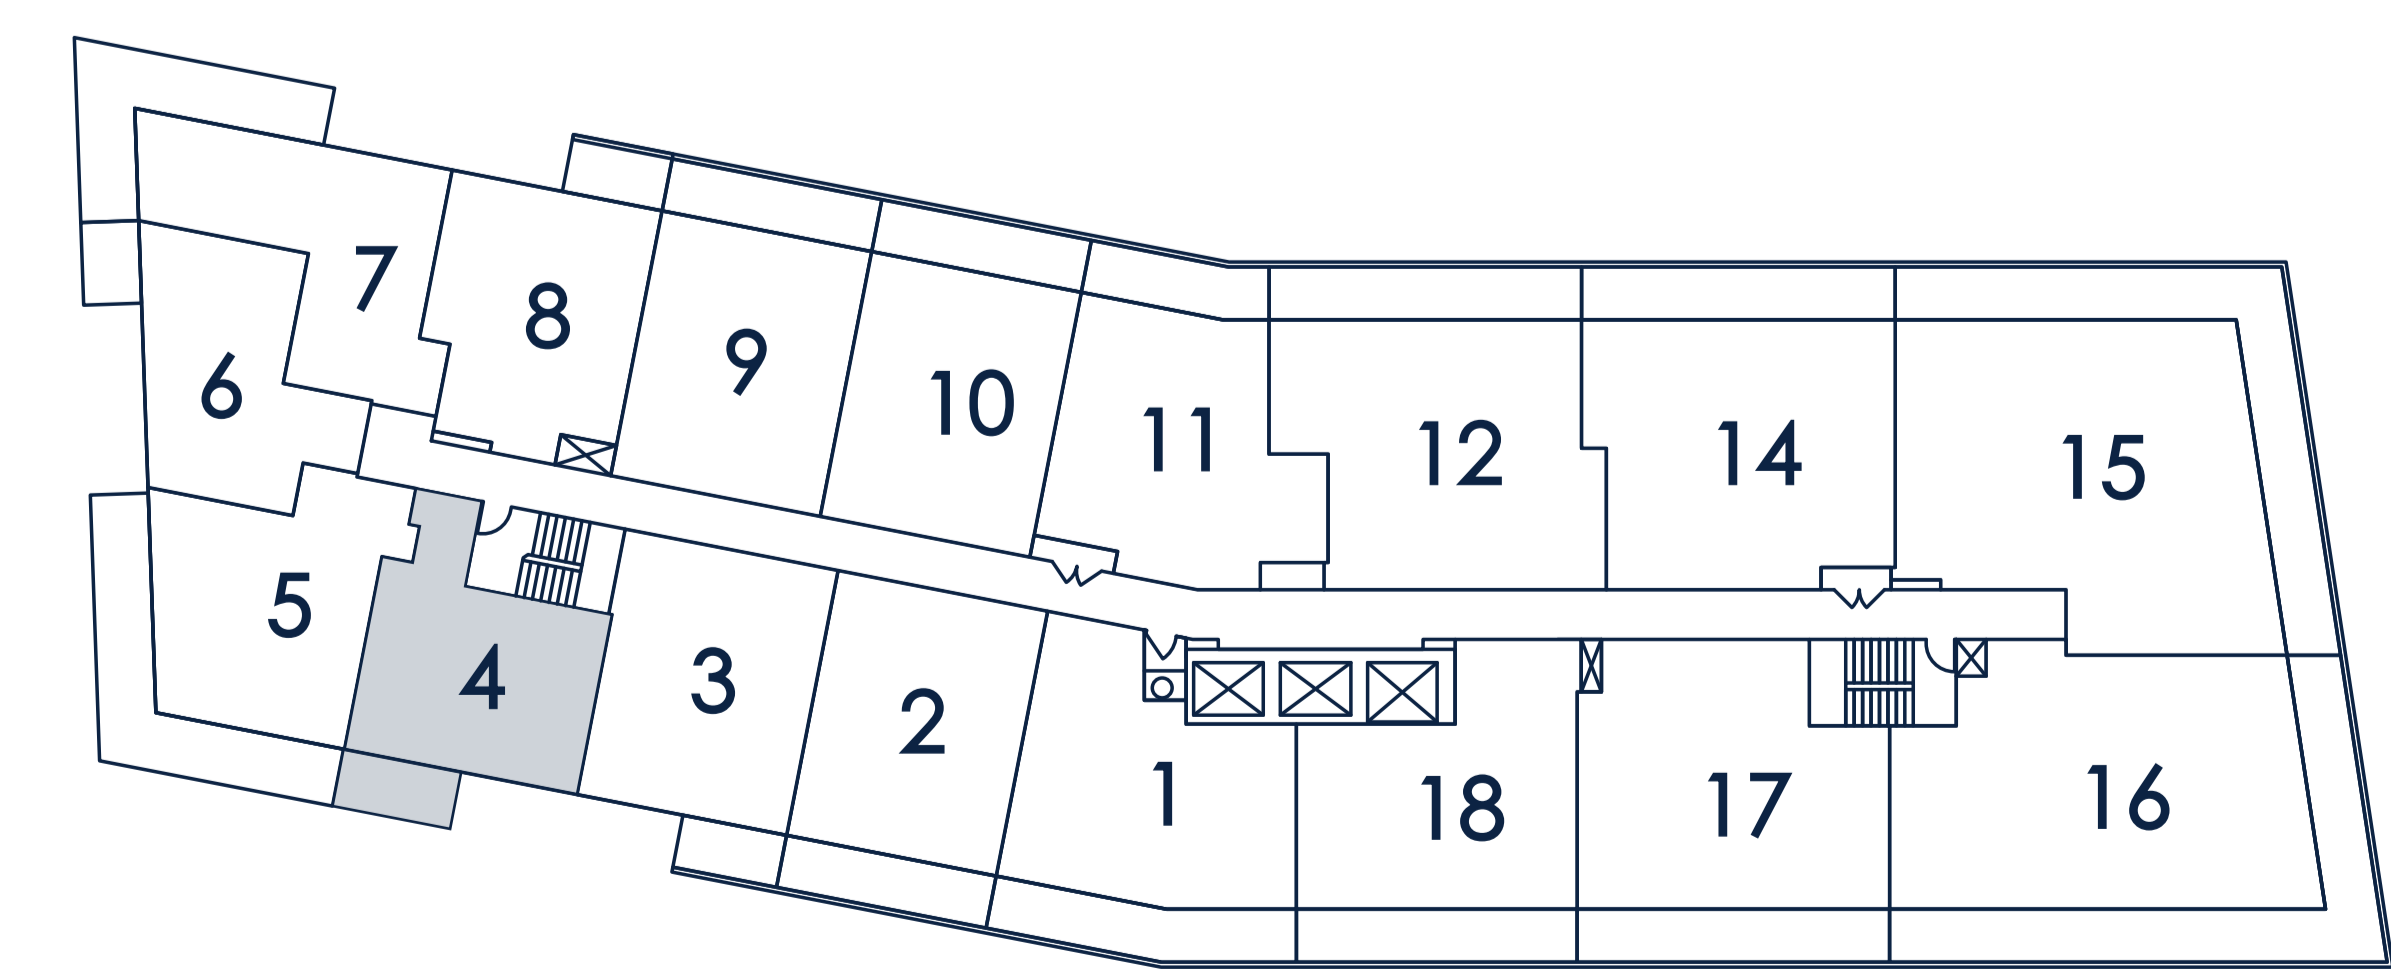

ISLE

1 BEDROOM / 482 SQ.FT.

1D

TYPICAL