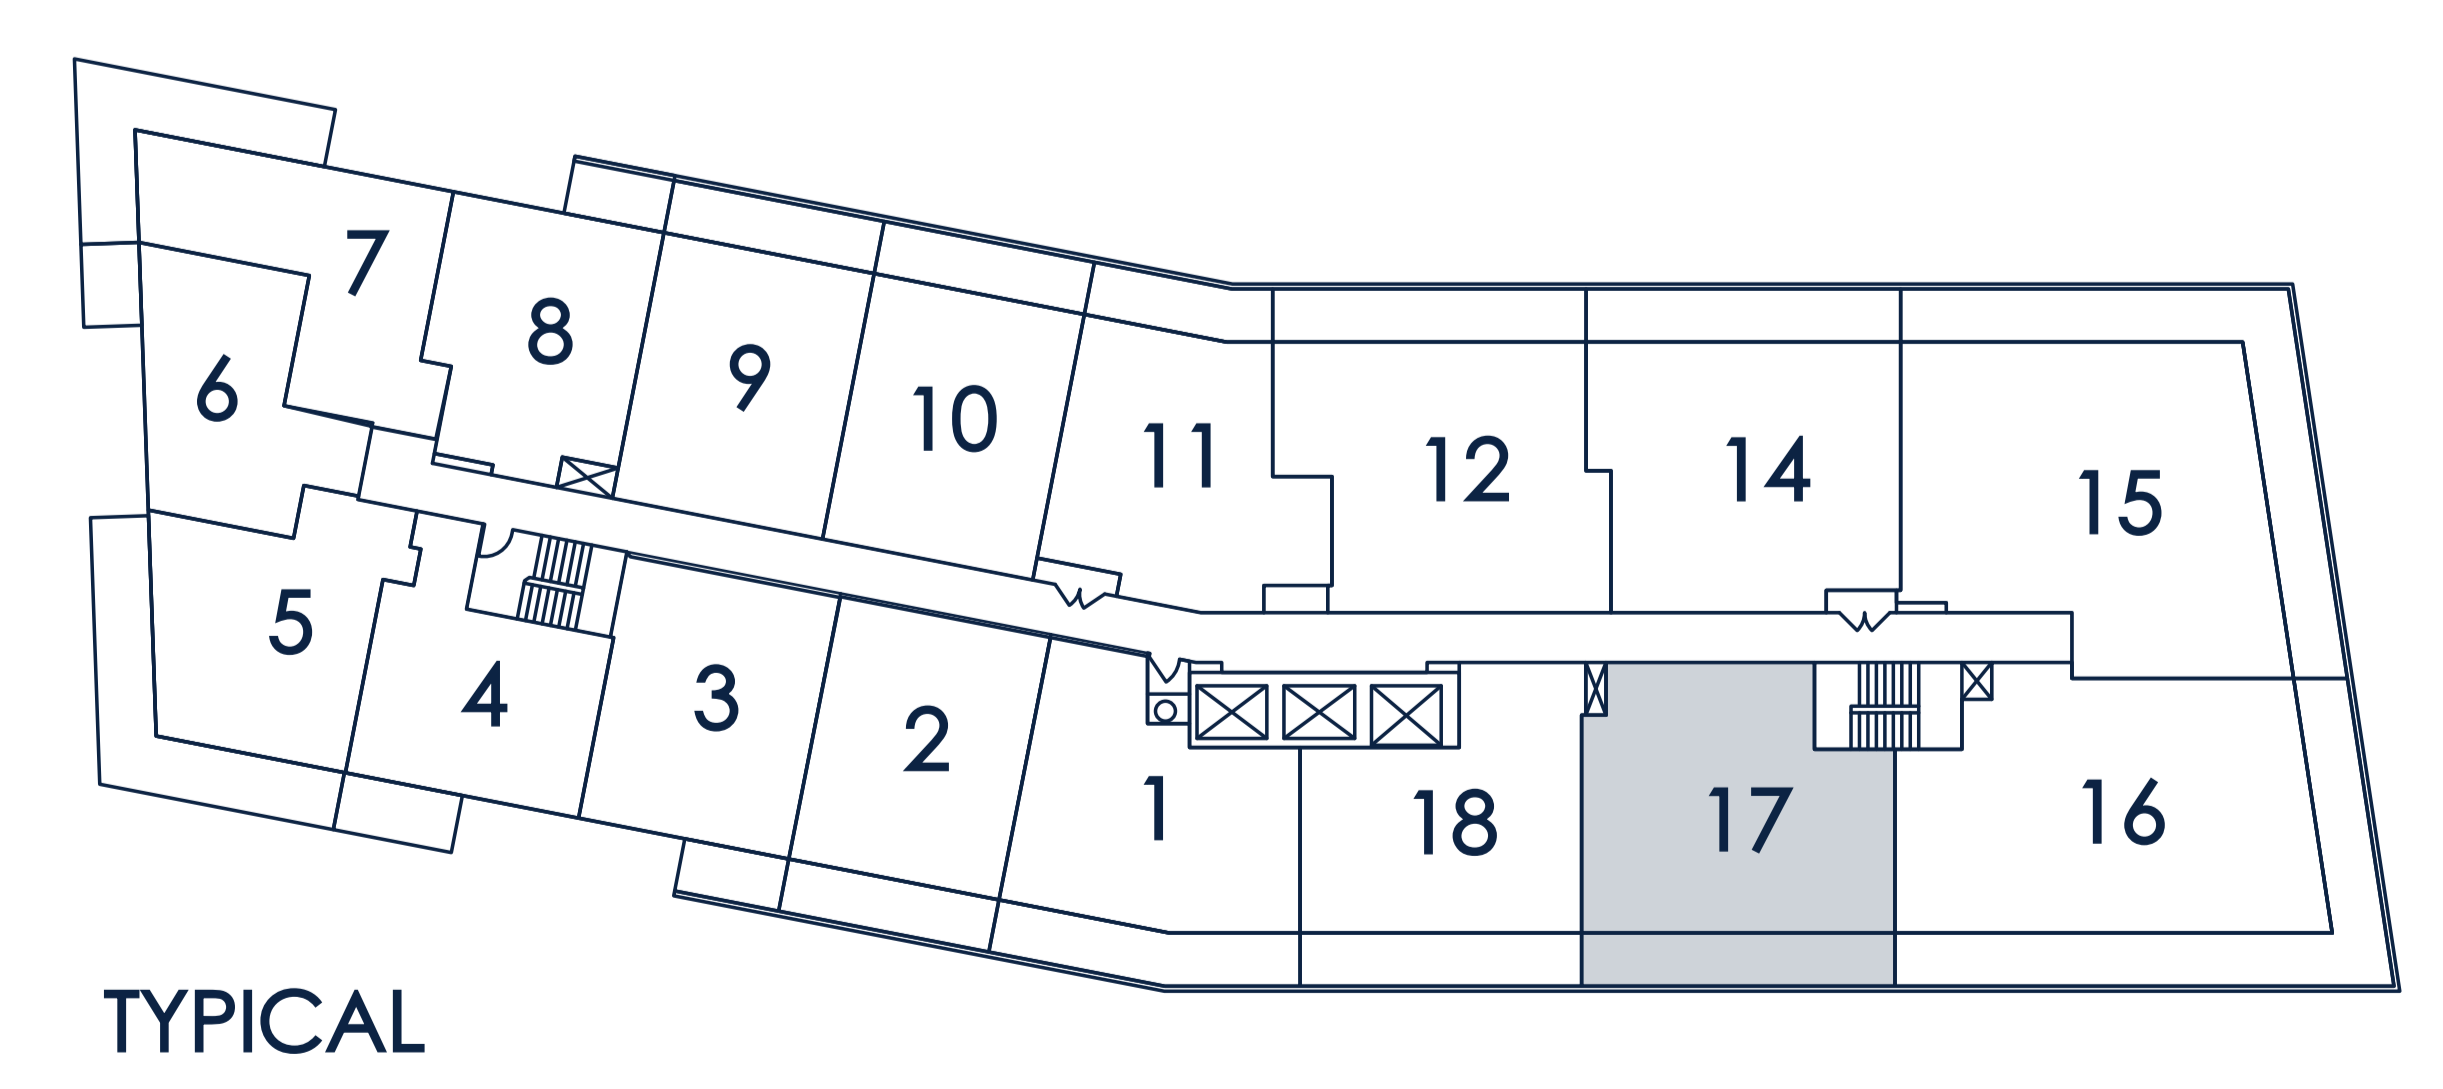

TYPICAL

LAKE ONTARIO