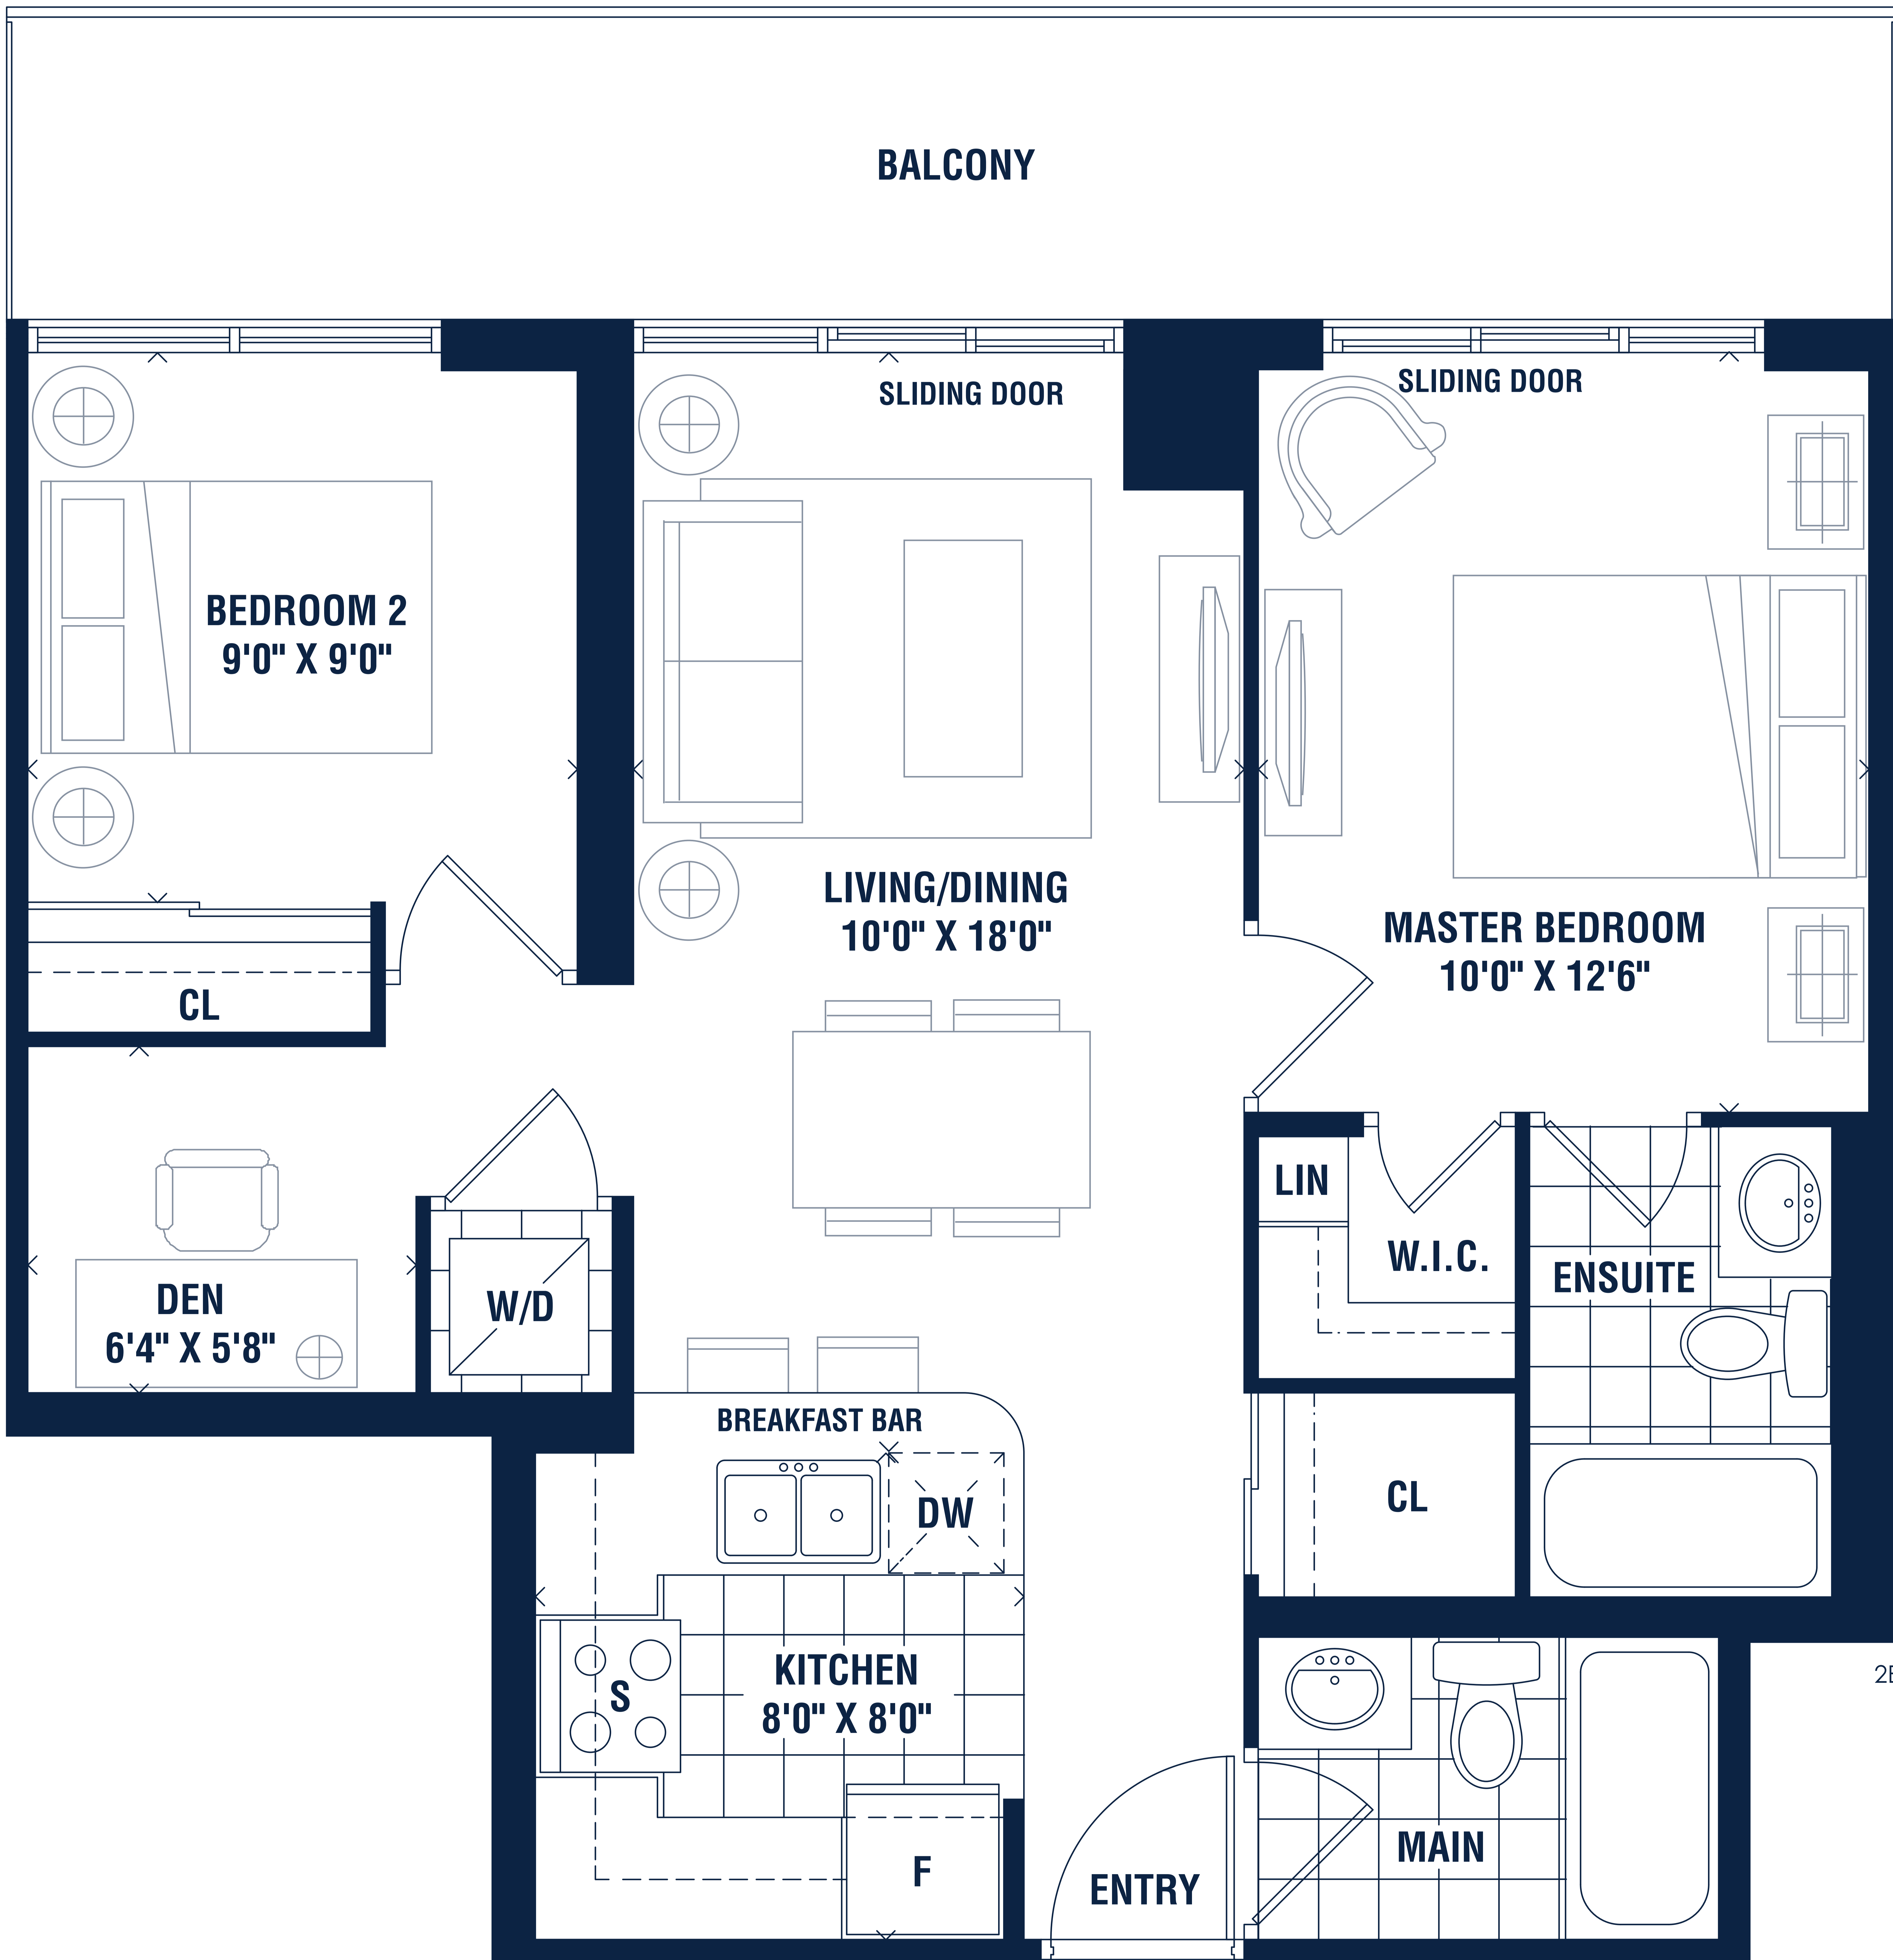

TYPICAL

LAKE ONTARIO