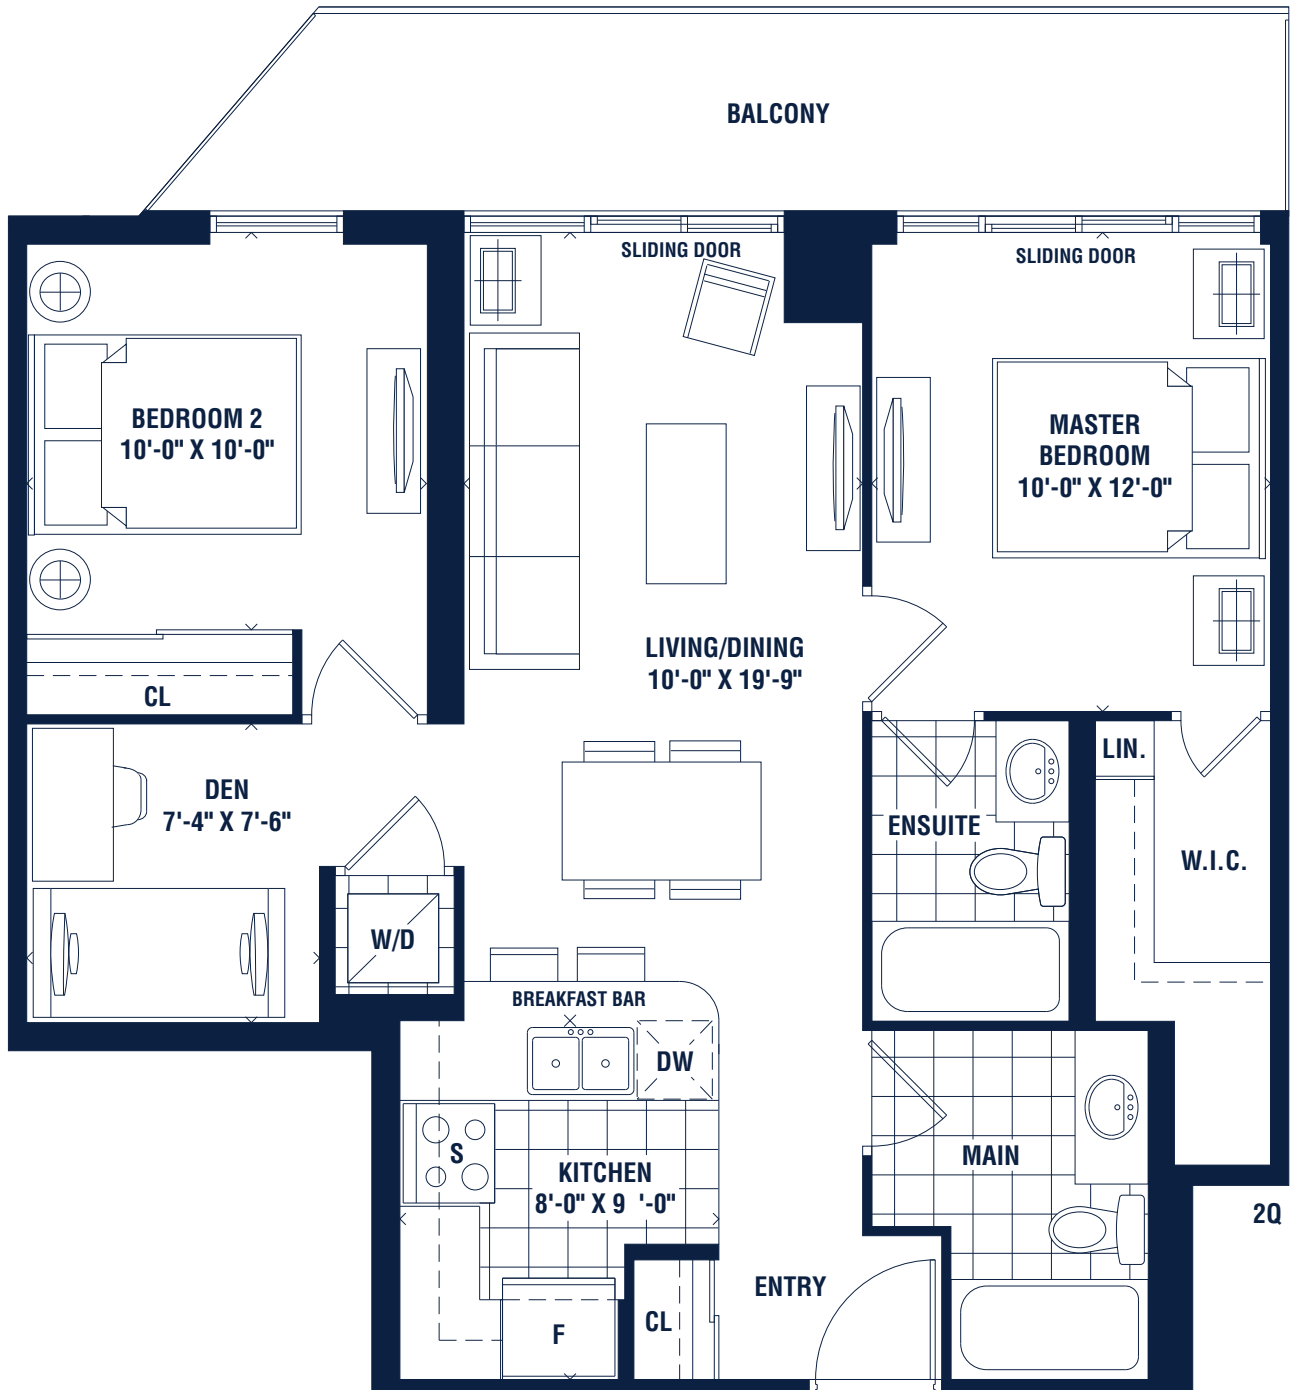

# GLIMMER 858 SQ.FT.

## 2 BEDROOM + DEN

LAKE ONTARIO

MATERIALS, SPECIFICATIONS AND FLOOR PLANS ARE SUBJECT TO CHANGE WITHOUT NOTICE. ALL FLOOR PLANS ARE APPROXIMATE DIMENSIONS. ACTUAL USABLE FLOOR SPACE MAY VARY FROM THE STATED FLOOR AREA. E. & O.E.