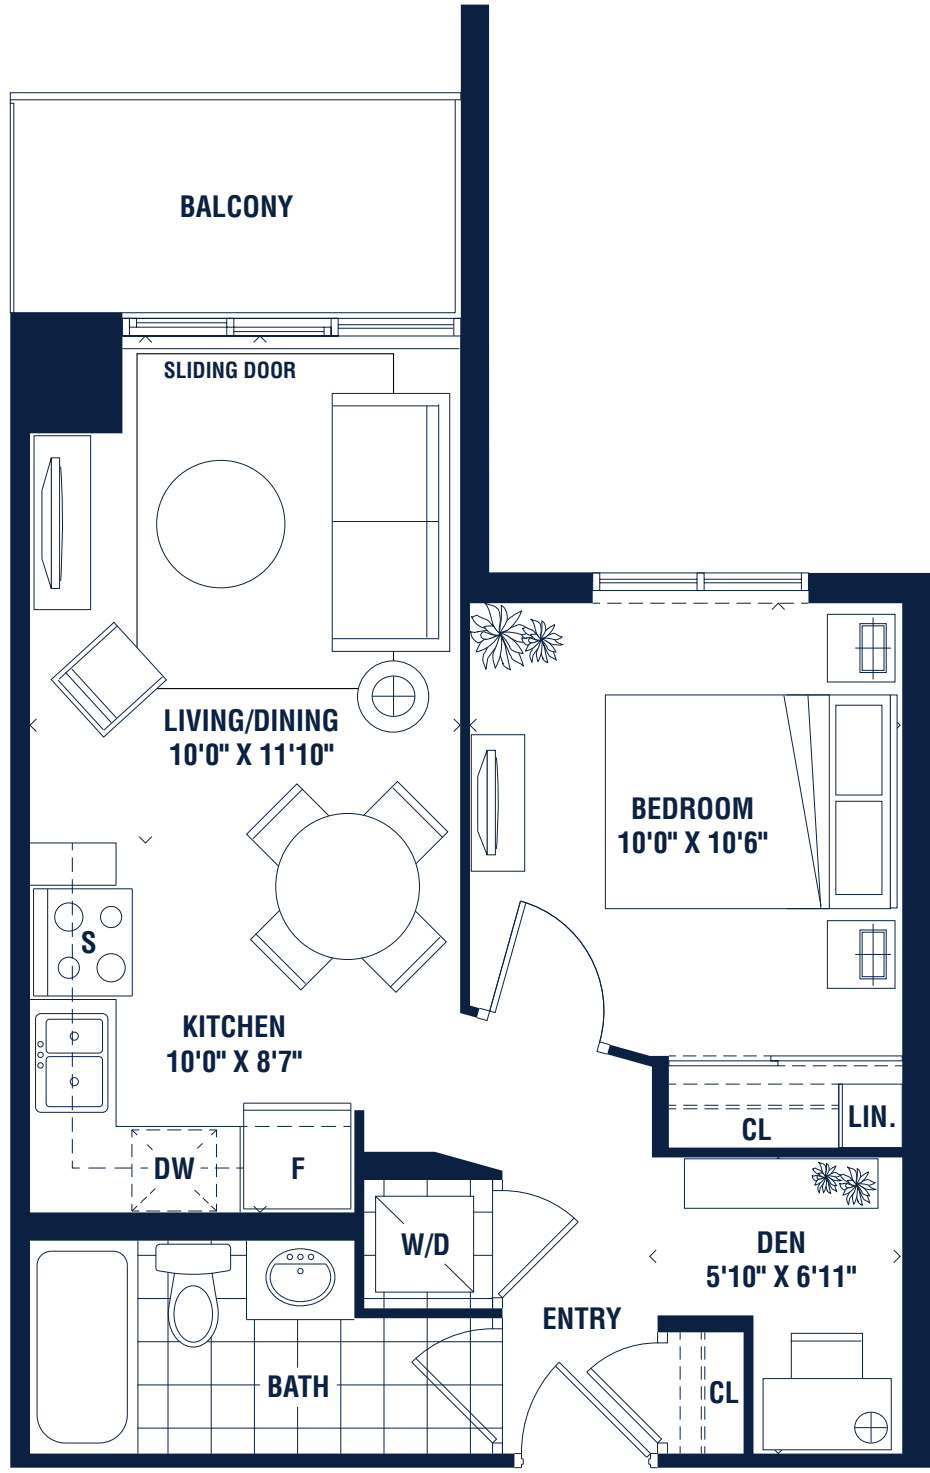

SHINE 515 SQ.FT.

1 BEDROOM + DEN

1T

MATERIALS, SPECIFICATIONS AND FLOOR PLANS ARE SUBJECT TO CHANGE WITHOUT NOTICE. ALL FLOOR PLANS ARE APPROXIMATE DIMENSIONS. ACTUAL USABLE FLOOR SPACE MAY VARY FROM THE STATED FLOOR AREA. E. & O.E.